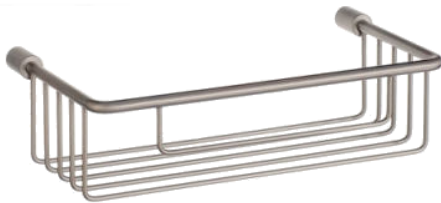

Phone: 330.995.9200
Fax: 330.995.9207
E-mail: salesdept@milldist.com

Limited Selection Shown
Please contact for further
information, samples or quotes.

BATHROOM ACCESSORIES

BATH MATS & RUGS

SOAP DISHES

TISSUE HOLDERS