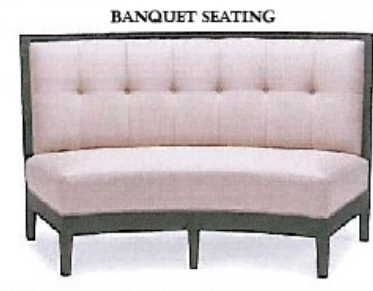

Uptown Classic

ACCENT WALLCOVERING

ACCESSORIES

SETTEE

SETTEE FABRIC

ACCENT DINING CHAIR & FABRIC

DINING CHAIR FABRIC

DINING CHAIR

ACCENT PILLOW FABRIC

ACCENT PILLOW FABRIC

BANQUET SEATING

BANQUET SEATING FABRIC-SEAT

BANQUET SEATING FABRIC-BACK

ACCENT LIGHTING @ COMMUNITY TABLE

DRAPERY

BARSTOOL FABRIC A

TYPICAL PENDANT LIGHTING

ACCENT CHAIR @ FRONT

INSET CARPET CONCEPT

LOBBY LIGHTING

ACCENT SEATING @ SUITE SHOP

ACCENT SEATING & FABRIC

SOFT SEATING @ DINING

BARSTOOL FABRIC B

SETTEE @ WINDOWS

TYP. PILLOW FABRIC

DINING CHAIR

COCKTAIL TABLE @ LOUNGE SEATING GROUP

LOUNGE SEATING GROUP FABRIC

LIGHTING @ BREAKFAST SERVING AREA

ACCENT CHAIR FABRIC

ACCENT CHAIR SEAT FABRIC